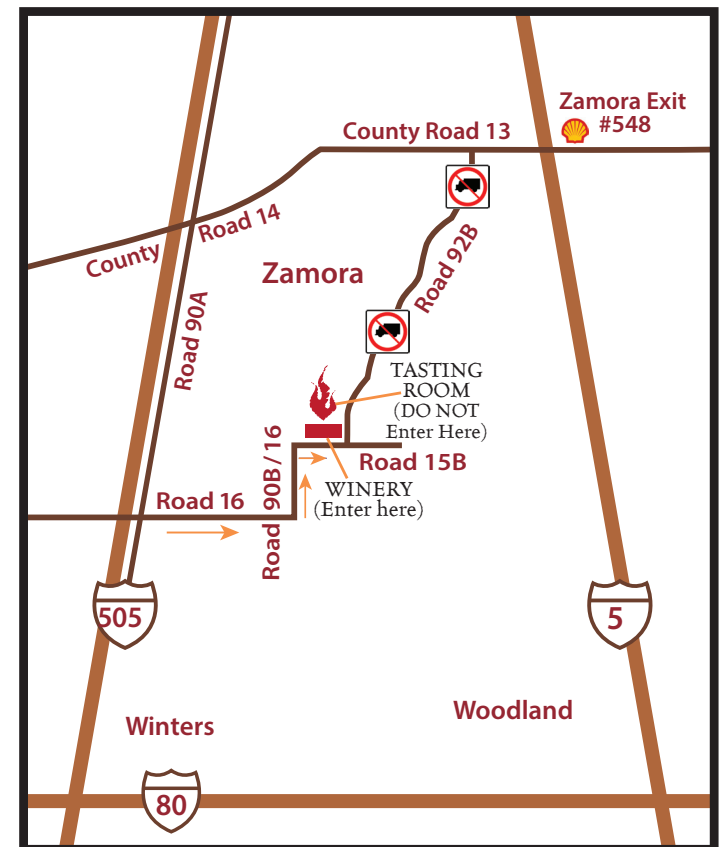

Matchbook

DIRECTIONS FOR LARGE TRUCKS & COMMERCIAL VEHICLES

NO large trucks and commercial vehicles PERMITTED ON county road 92B

From The Bay Area

- Take 505 North from Vacaville
- Take exit #24/Road 19, turn right (drive approx .3 miles)
- Turn immediate left onto County Road 90A (drive approx 2.3 miles)
- Turn right onto County Road 16, follow road as it will take you left, then right
- Winery will be on left, enter through first gate marked “MATCHBOOK”

From Davis & Woodland

- Take 113 North
- Take 5 North (drive approx 10 miles)
- Take Zamora Exit #548
- Turn left onto County Road 13 (drive approx 2 miles), will become Road 14
- Turn left onto County Road 90A
- Turn left on Road 16, follow road as it will take you left, then right
- Winery will be on left, enter through first gate marked “MATCHBOOK”

From Sacramento

- Take 5 North (drive approx 10 miles)
- Take Zamora Exit #548
- Turn left onto County Road 13 (drive approx 2 miles) will become Road 14
- Turn left onto County Road 90A
- Turn left on Road 16, follow road as it will take you left, then right
- Winery will be on left, enter through first gate marked “MATCHBOOK”