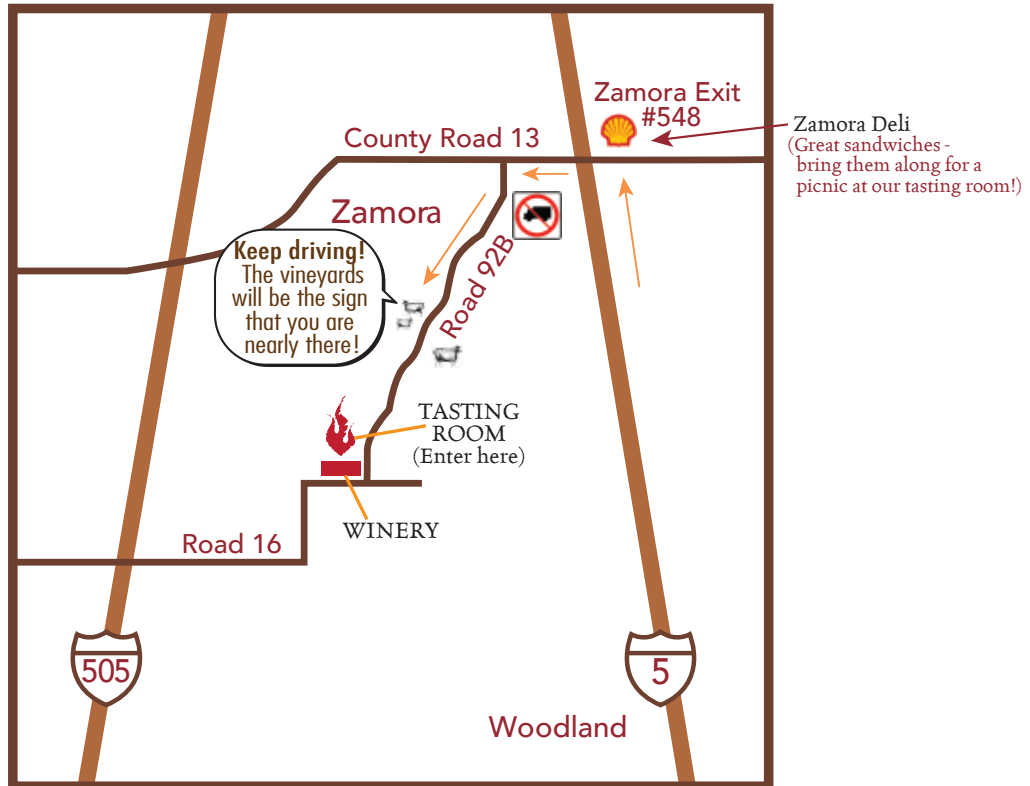

MATCHBOOK

WINE COMPANY
FAMILY OWNED + ESTATE GROWN

TASTING ROOM

12300 COUNTY ROAD, 92B • ZAMORA, CALIFORNIA • 530.662.1032

Open daily 11:00am - 4:30pm
(see calendar for holiday closings)

NO LARGE TRUCKS AND COMMERCIAL VEHICLES PERMITTED ON COUNTY ROAD 92B

FROM DAVIS AND WOODLAND

- Take 113 North
- Take 5 North (drive approx 10 miles)
- Take Zamora Exit #548
- Turn left onto County Road 13 (drive approx 1 mile)
- Turn first left onto 92B (drive approx 3 miles)
- Tasting room will be on right
- Enter through first gates marked "MATCHBOOK"

FROM SACRAMENTO

- Take 5 North (drive approx 25 miles)
- Take Zamora Exit #548
- Turn left onto County Road 13 (drive approx 1 mile)
- Turn first left onto 92B (drive approx 3 miles)
- Tasting room will be on right
- Enter through first gates marked "MATCHBOOK"